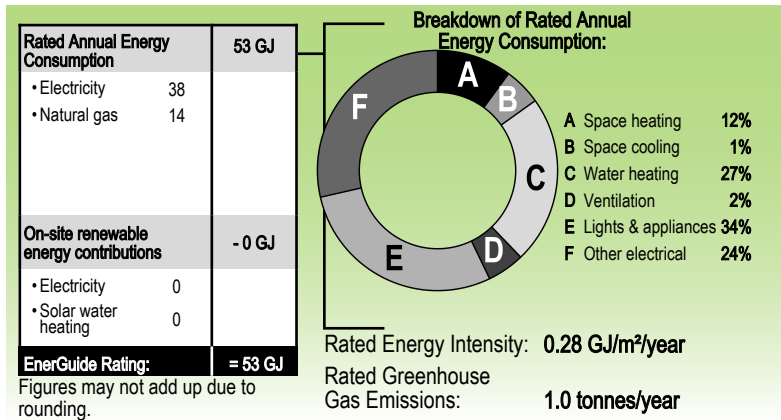

913 Rosefinch Pl,
Langford, BRITISH COLUMBIA, V9C 0J9

ENERGUIDE

Data collected: December 18, 2025

File number: **7948N81943**

Evaluated by: Stuart Kidson

53 This duplex
GJ/year

▲ **0** GJ/year
Best energy performance

▲ **82** GJ/year
A typical new building

Uses most energy

One gigajoule (GJ) equals the energy from two BBQ propane tanks

The energy consumption indicated on your utility bills may be higher or lower than your EnerGuide rating. This is because standard assumptions have been made regarding how many people live in your house and how the home is operated. Your rating is based on the condition of your house on the day it was evaluated.